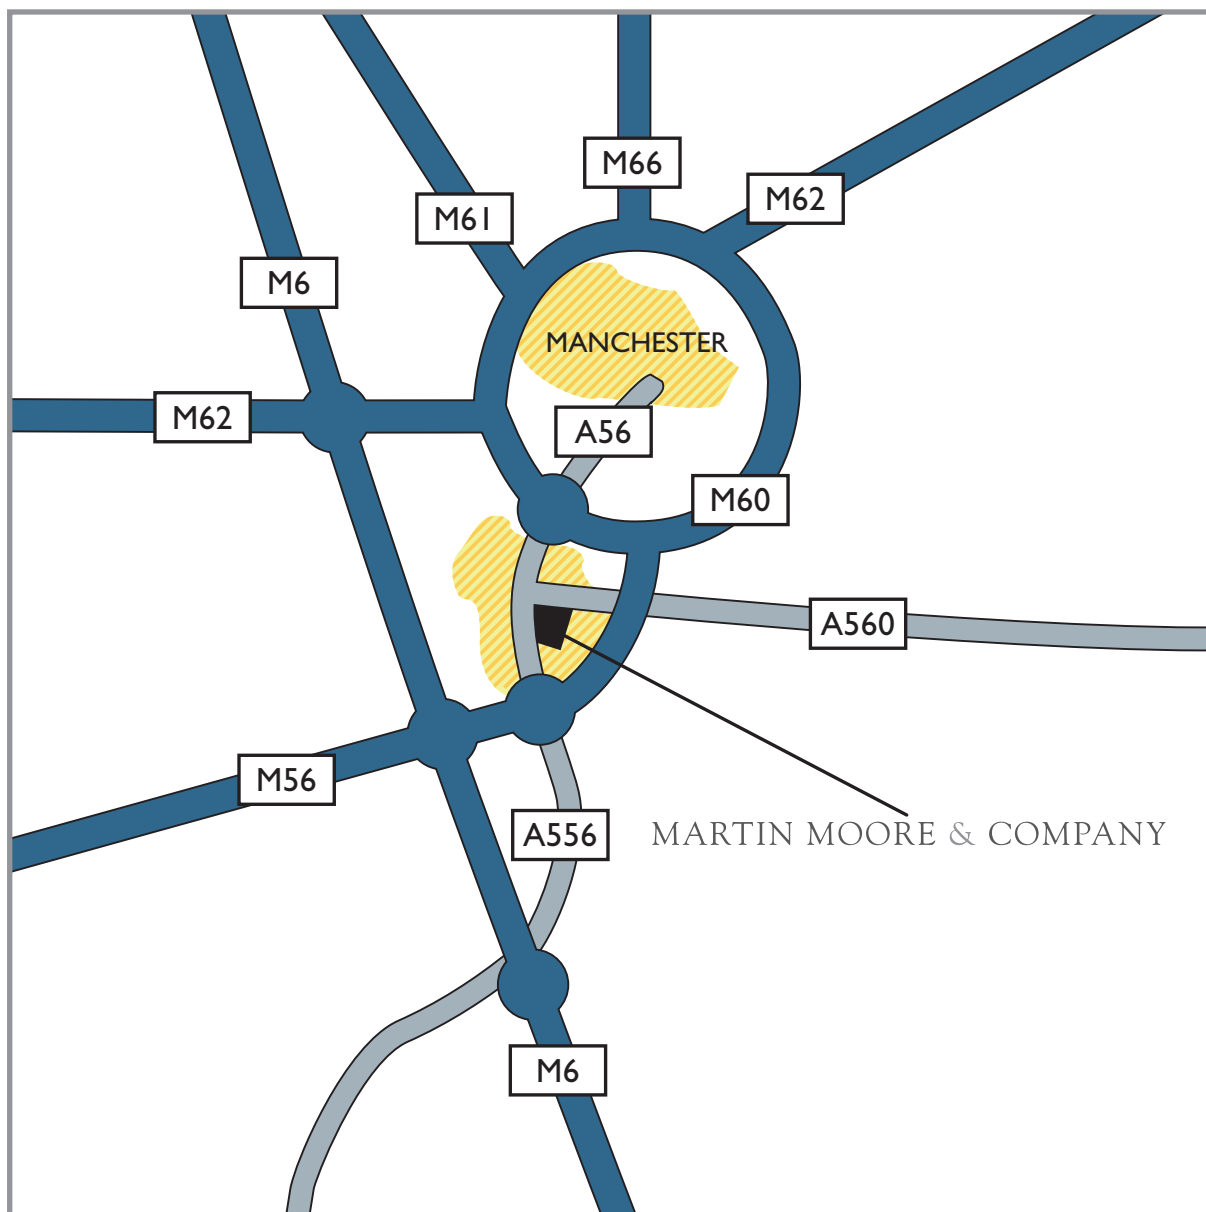

## Directions to Our Altrincham Showroom

Our showroom is located due south of Manchester:

It is situated on the A56 at the edge of Altrincham town, opposite to St George's church and adjacent to the Cresta Court Hotel.