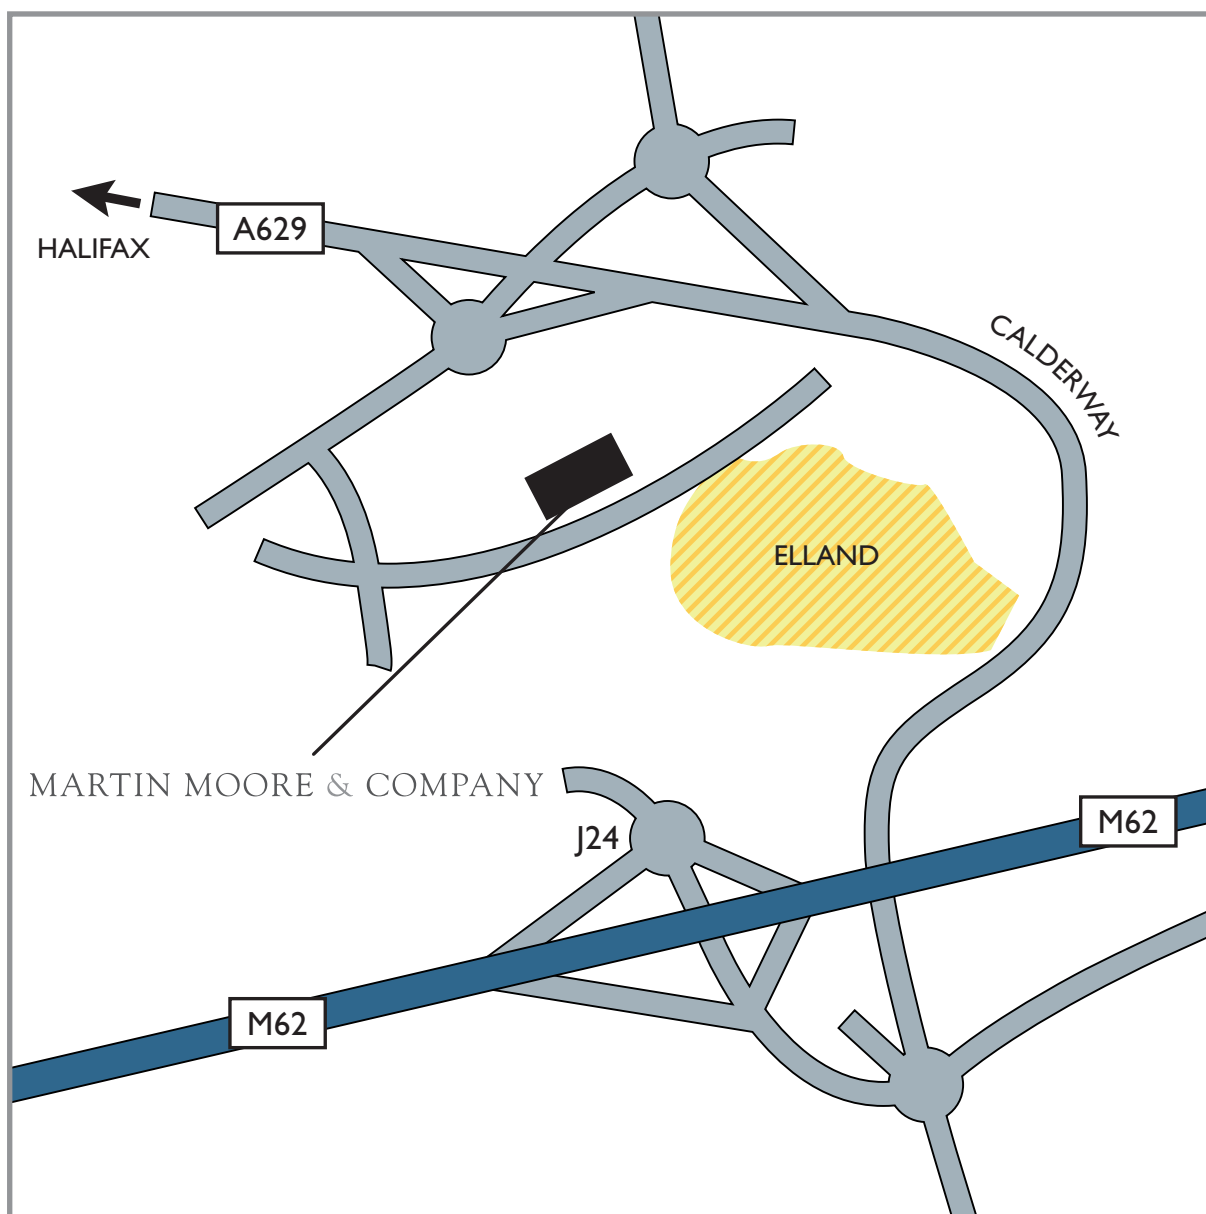

## Directions to Our Elland, Halifax Showroom

Our showroom is located within our workshop building on Elland Lane.

It is approximately 1 mile from Junction 24 M62. From the motorway take the first turn left off Calderway A629.

There is a large car park.