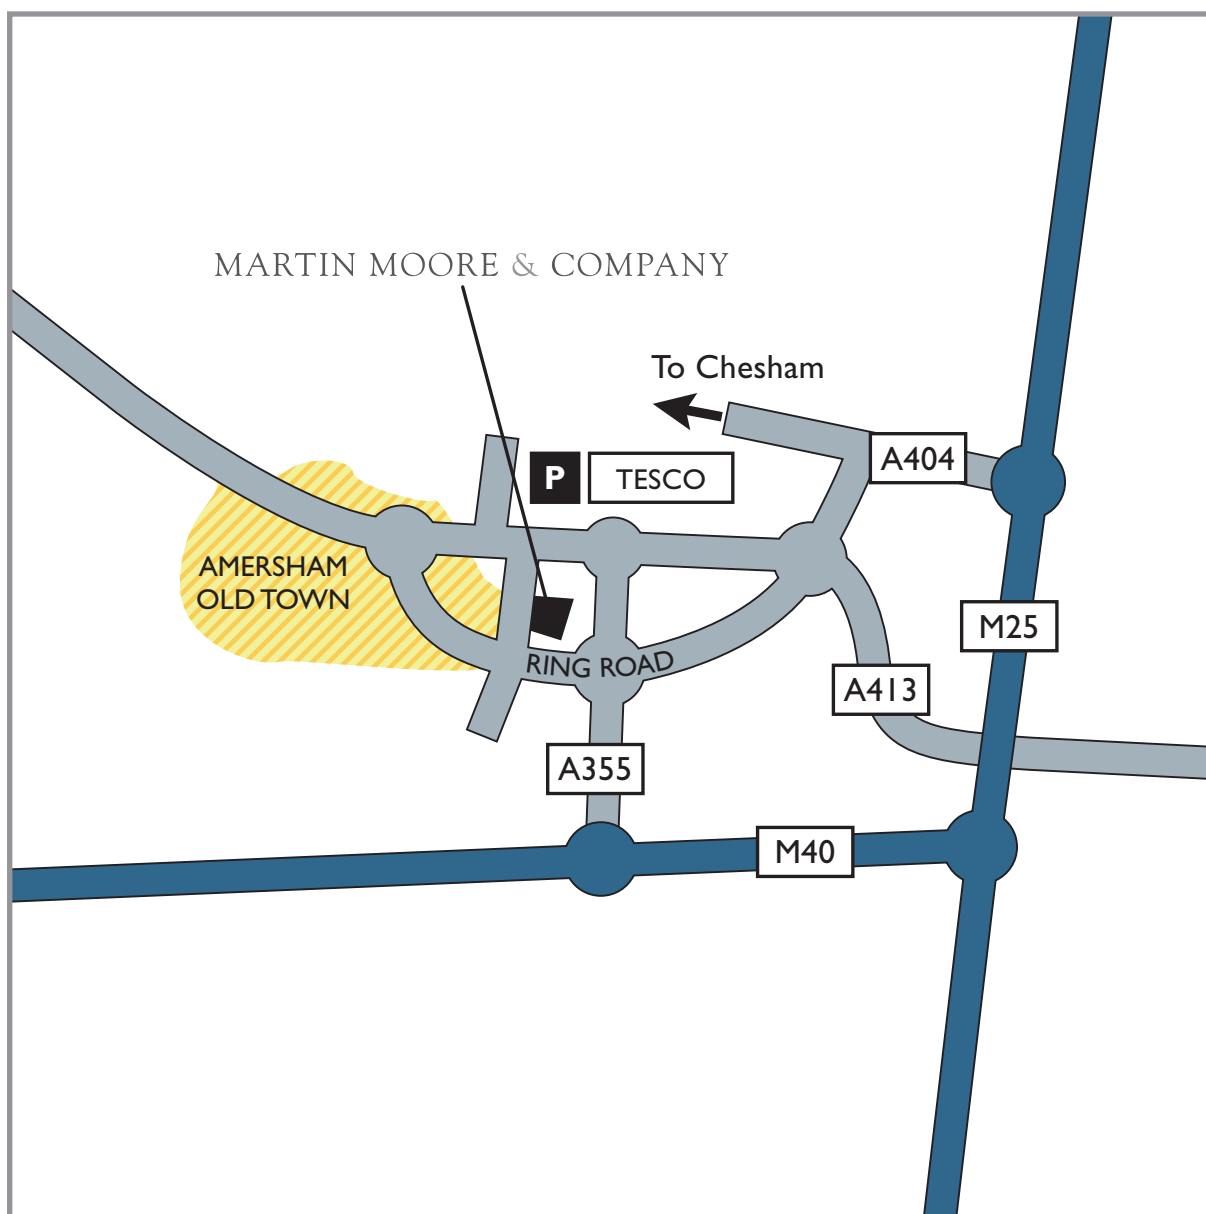

MARTIN MOORE & COMPANY

20 Whielden Street | Old Amersham | Buckinghamshire | HP7 0HT | telephone: 01494 431 617

Directions to Our Old Amersham Showroom

Our showroom is on Whielden Street at the edge of Old Amersham.

Turn into Whielden Street at the mini roundabout following signs to the hospital. A large public car park is situated close by.